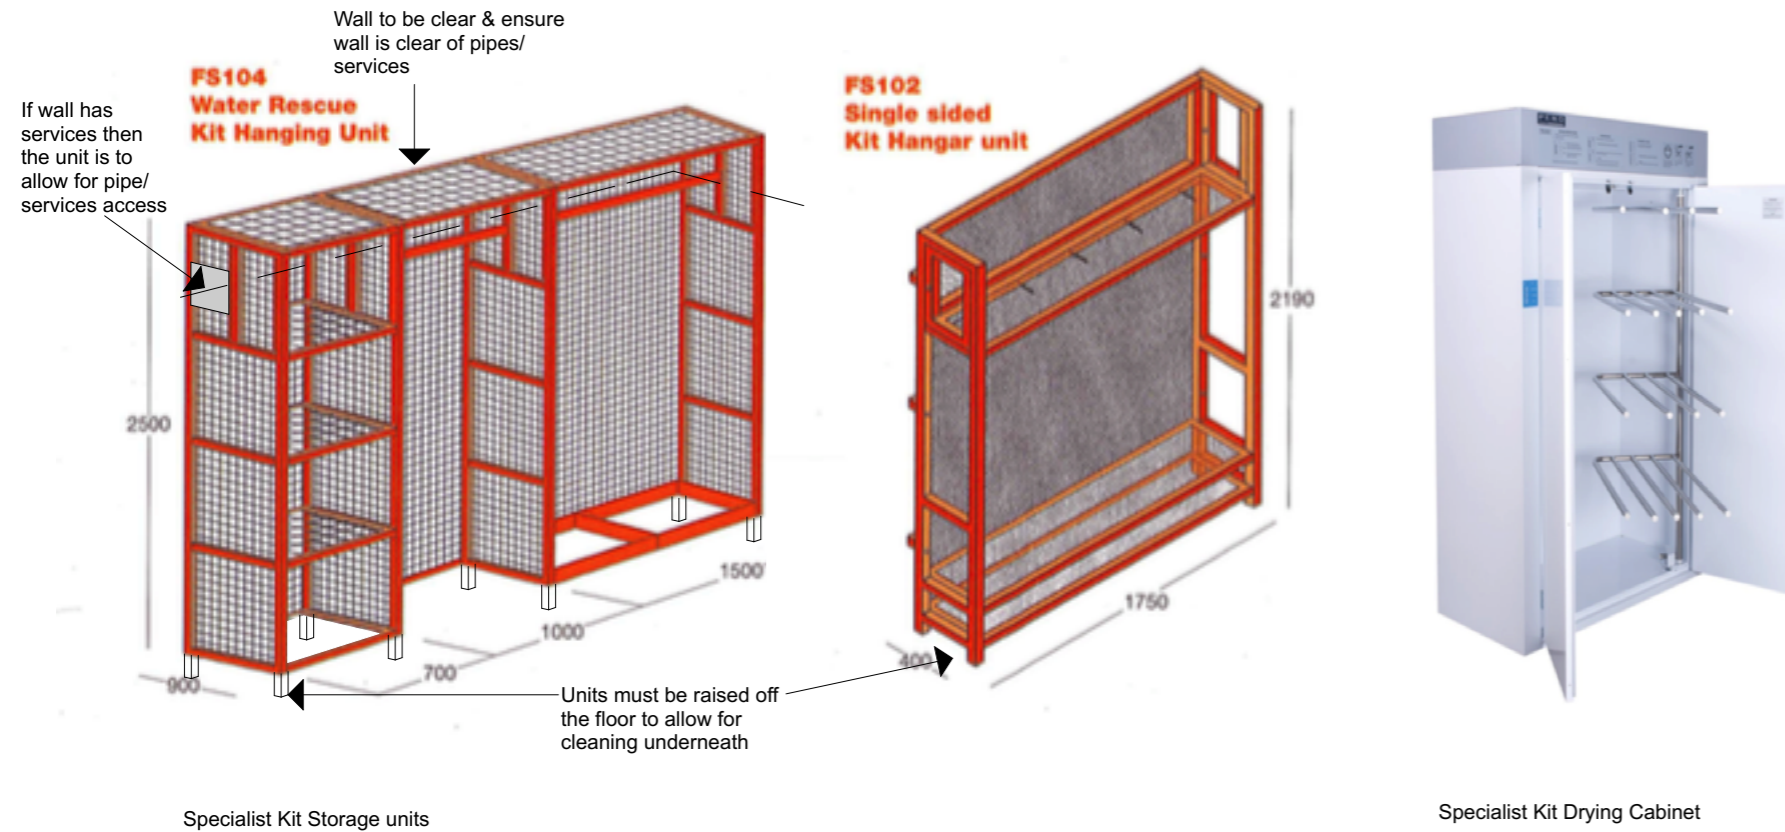

Key

- FS102A - 5 person single sided kit hangar unit
- FS102B - 4 person single sided kit hangar unit
- FS102C - 3 person single sided kit hangar unit
- FS102D - 2 person single sided kit hangar unit

All units to have 2 pegs per person

FS104 - 7 person single sided water rescue kit hangar unit

DR - Peko TS-5121 Dry Cabinet or similar approved
 W - Miele Professional PW6055 or similar approved

Typical flexible hose

Typical Laundry Layout